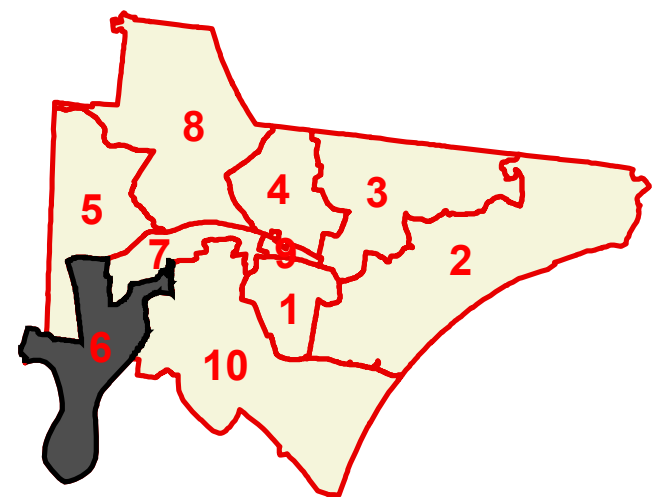

Trousdale County

County Commission District 6

TOTAL POPULATION	913
DEVIATION	2
% DEVIATION	0.3%
WHITE POPULATION	817
% WHITE	89.5%
BLACK POPULATION	32
% BLACK	3.5%
OTHER POPULATION	64
% OTHER	7%
HISPANIC POPULATION	26
% HISPANIC	2.8%

-  County Commission District
-  Interstates
-  U.S. Highway
-  State Highway
-  Local Roads
-  Pipeline (Incomplete)
-  Powerline (Incomplete)
-  Stream
- City, Town**
-  City, Town
-  County

This map is provided as a public service and is for informational purposes only. It is not an endorsement or approval by the Comptroller of the Treasury of any proposed district boundaries contained herein.
 Created On: 10/20/2021