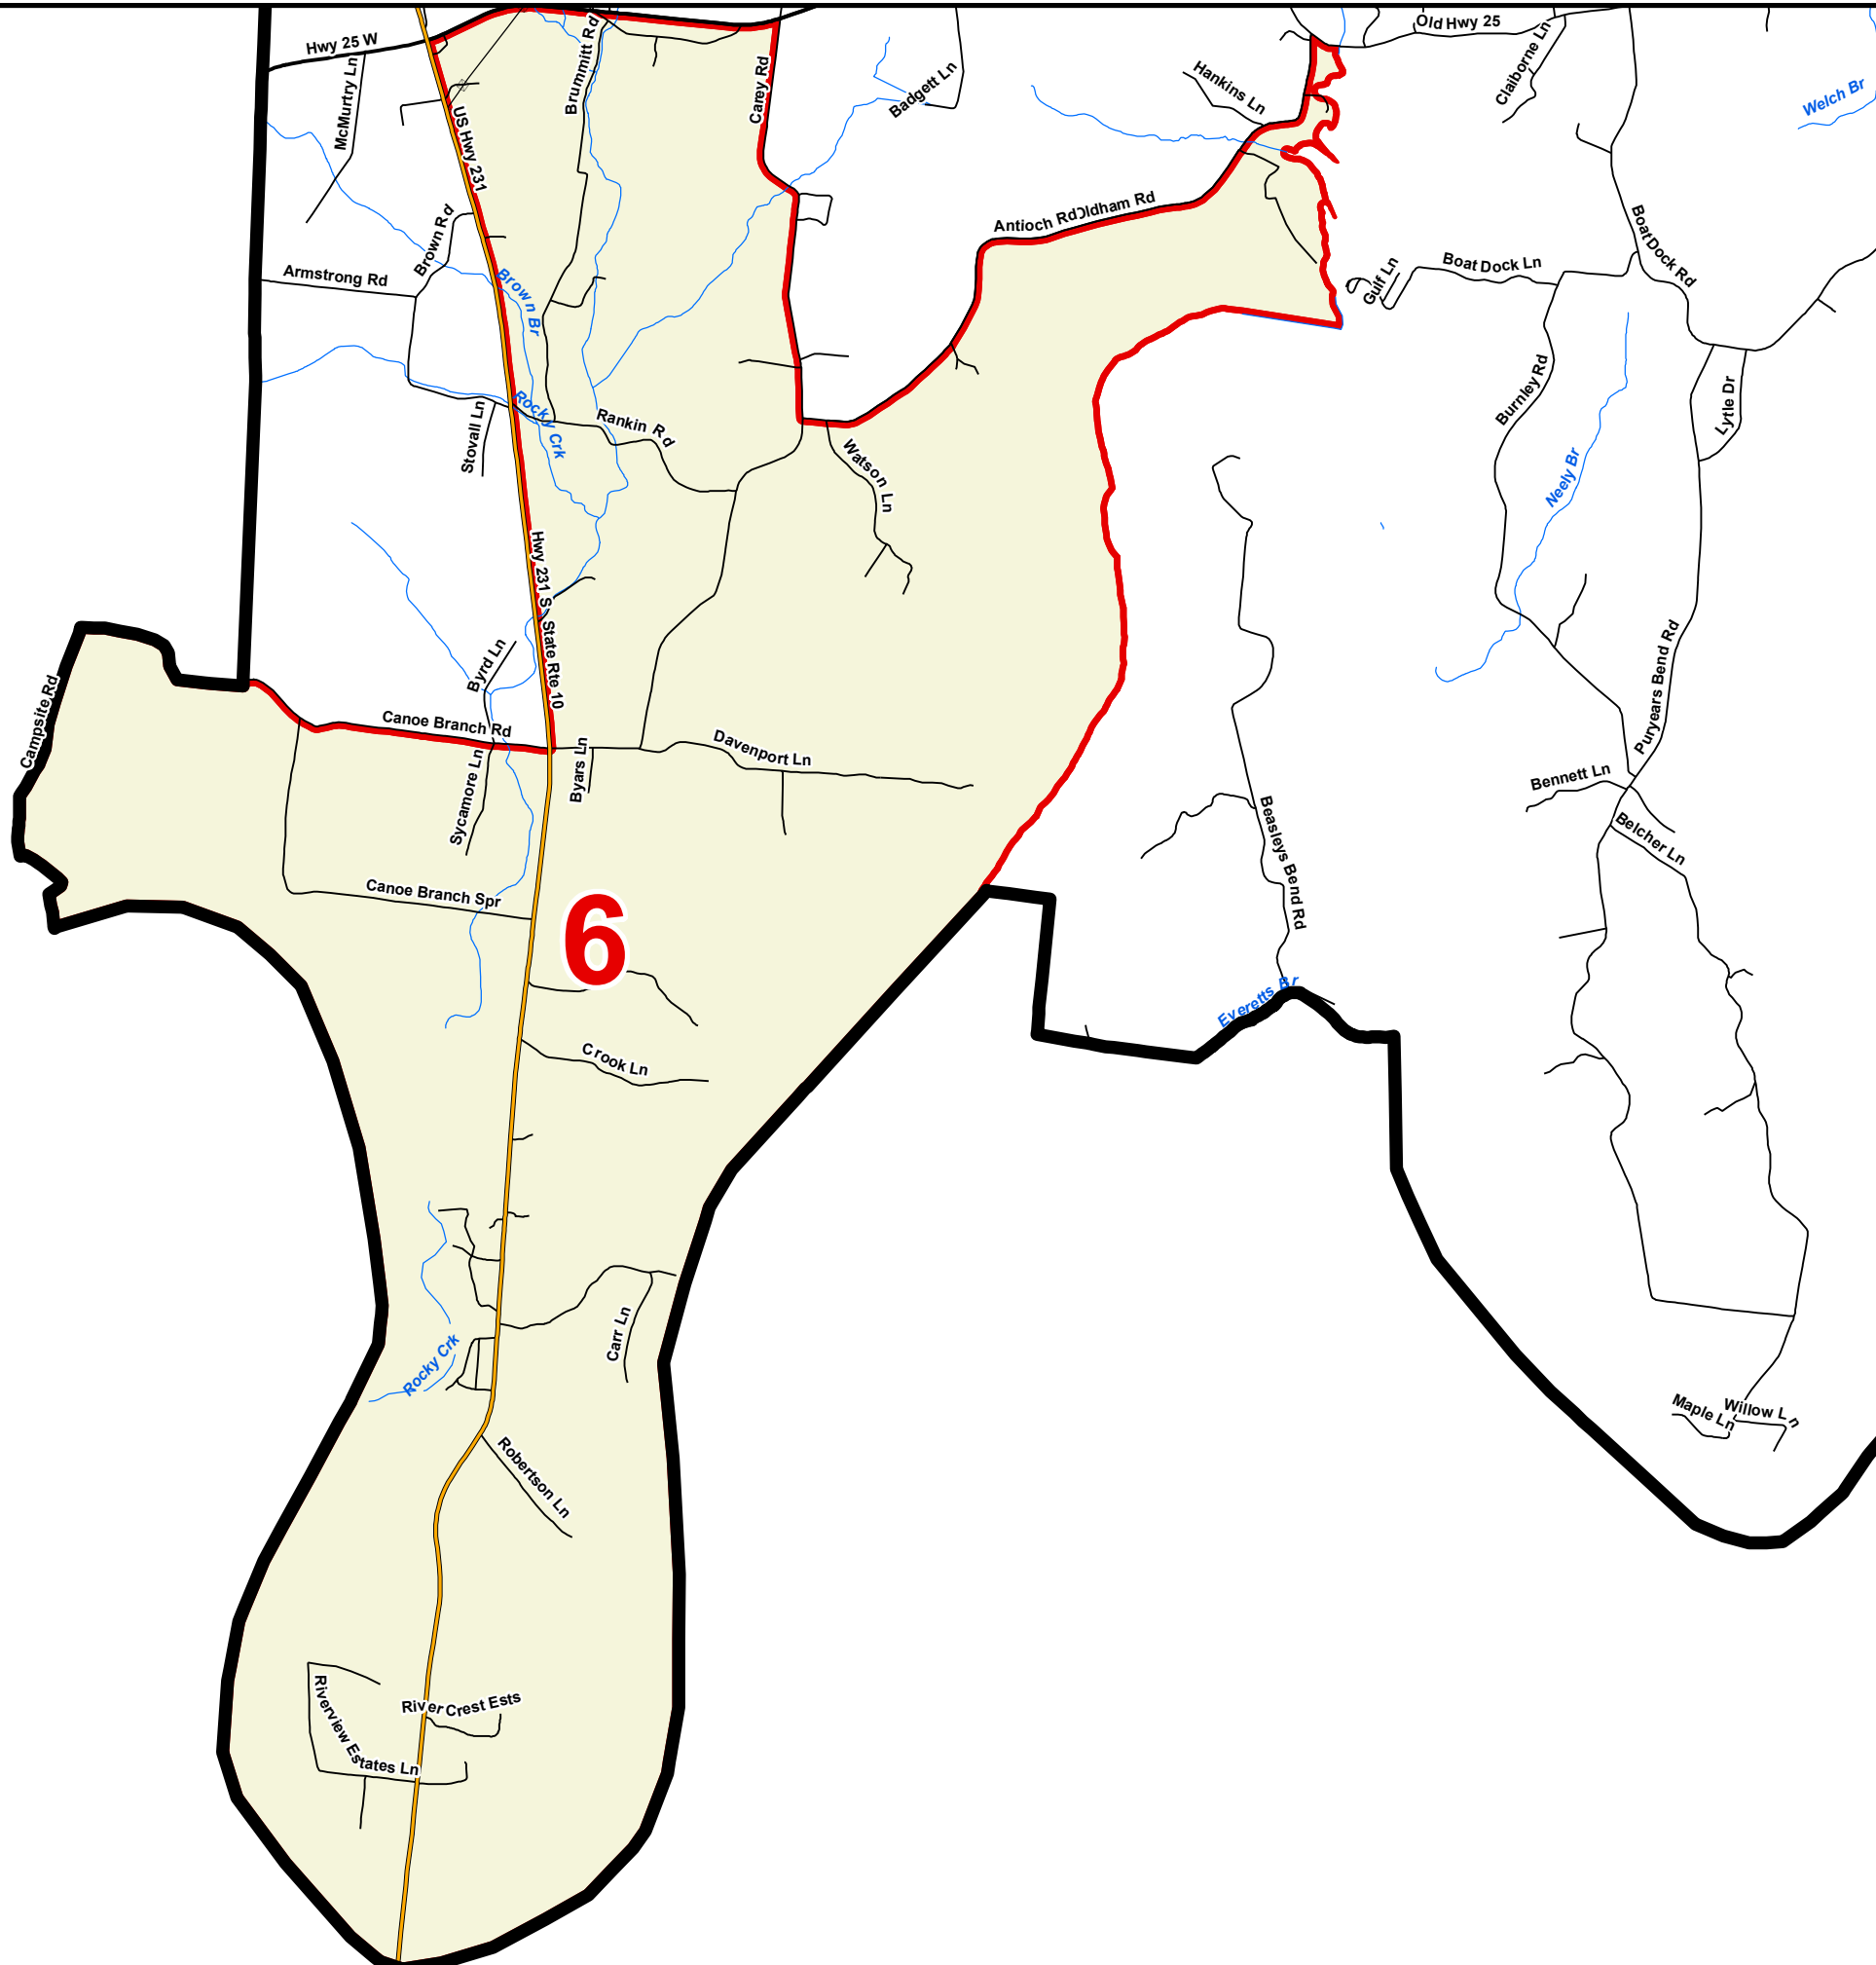

Trousdale County

County Commission District 6

TOTAL POPULATION	913
DEVIATION	2
% DEVIATION	0.3%
WHITE POPULATION	817
% WHITE	89.5%
BLACK POPULATION	32
% BLACK	3.5%
OTHER POPULATION	64
% OTHER	7%
HISPANIC POPULATION	26
% HISPANIC	2.8%

-  County Commission District
-  Interstates
-  U.S. Highway
-  State Highway
-  Local Roads
-  Pipeline (Incomplete)
-  Powerline (Incomplete)
-  Stream
- City, Town**
-  City, Town
-  County

This map is provided as a public service and is for informational purposes only. It is not an endorsement or approval by the Comptroller of the Treasury of any proposed district boundaries contained herein.
 Created On: 10/20/2021